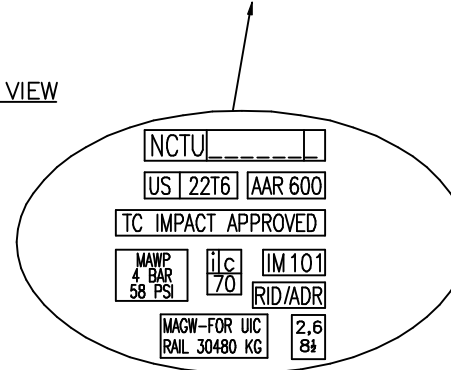

SIDE VIEW

TOP VIEW

BEAM DESIGN TANK CONTAINER

CONSANI ENGINEERING (PTY) LTD
ELSIES RIVER, CAPE
SOUTH AFRICA
TEL. 590-3400
FAX. 591-2825
INTERMODAL CONTAINERS