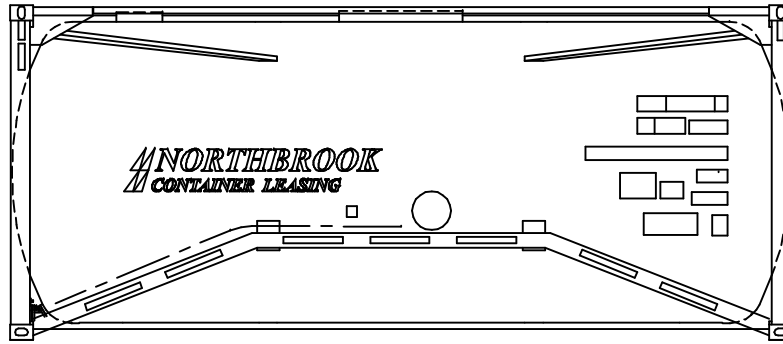

REAR VIEW

FRONT VIEW

TOP VIEW

BEAM DESIGN TANK CONTAINER

CONSANI ENGINEERING (PTY) LTD
ELSIES RIVER, CAPE
SOUTH AFRICA
TEL. 590-3400
FAX. 591-2825
INTERMODAL CONTAINERS