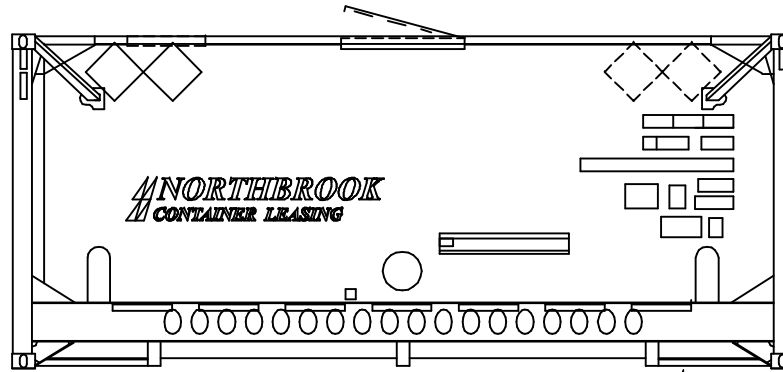

REAR VIEW

FULL FRAME DESIGN TANK CONTAINER

CONSANI ENGINEERING (PTY) LTD

ELSIES RIVER, CAPE
SOUTH AFRICA

TEL. 590-3400
FAX. 591-2825

INTERMODAL CONTAINERS