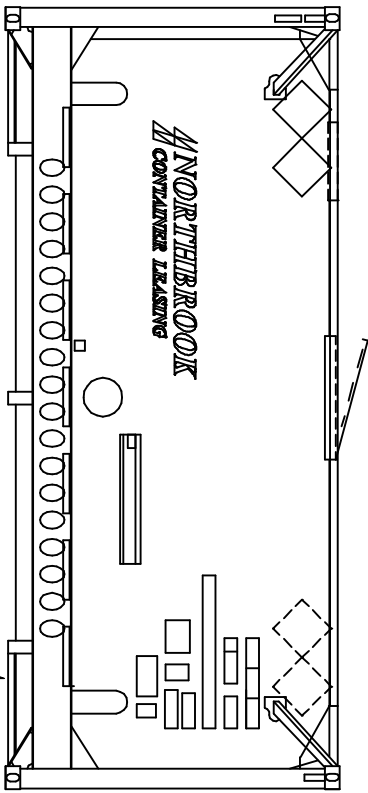

REAR VIEW

SIDE VIEW

FRONT VIEW

TOP VIEW

FULL FRAME DESIGN TANK CONTAINER

CONSANI ENGINEERING (PTY) LTD
 ELSES RIVER, CAPE
 SOUTH AFRICA
 INTERMODAL CONTAINERS

TEL: 580-3400
 FAX: 581-2825
 THE COMPANY IS REGISTERED IN
 SOUTH AFRICA
 TO ALL THIRD PARTY RIGHTS RESERVED