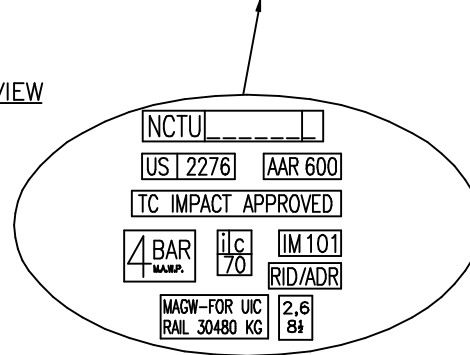

SIDE VIEW

FULL FRAME DESIGN TANK CONTAINER

CONSANI ENGINEERING (PTY) LTD

ELSIES RIVER, CAPE
SOUTH AFRICA

TEL. 590-3400
FAX. 591-2825

INTERMODAL CONTAINERS