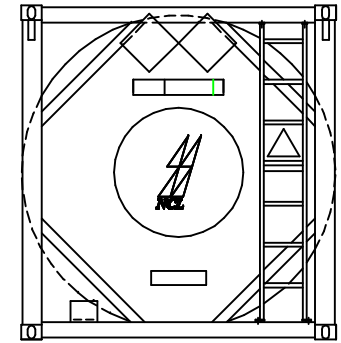

REAR VIEW

FRONT VIEW

FULL FRAME DESIGN TANK CONTAINER

CONSANI ENGINEERING (PTY) LTD

ELSIES RIVER, CAPE
SOUTH AFRICA

TEL. 590-3400
FAX. 591-2825

INTERMODAL CONTAINERS