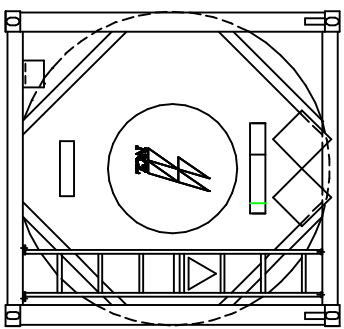

REAR VIEW

SIDE VIEW

FRONT VIEW

TOP VIEW

FULL FRAME DESIGN TANK CONTAINER

CONSANI ENGINEERING (PTY) LTD
 ELSES RIVER, CAPE
 SOUTH AFRICA
 INTERMODAL CONTAINERS

TEL: 580-3400
 FAX: 581-2825
 THE COMPANY IS REGISTERED IN
 SOUTH AFRICA
 TO ALL THIRD PARTY RIGHTS RESERVED